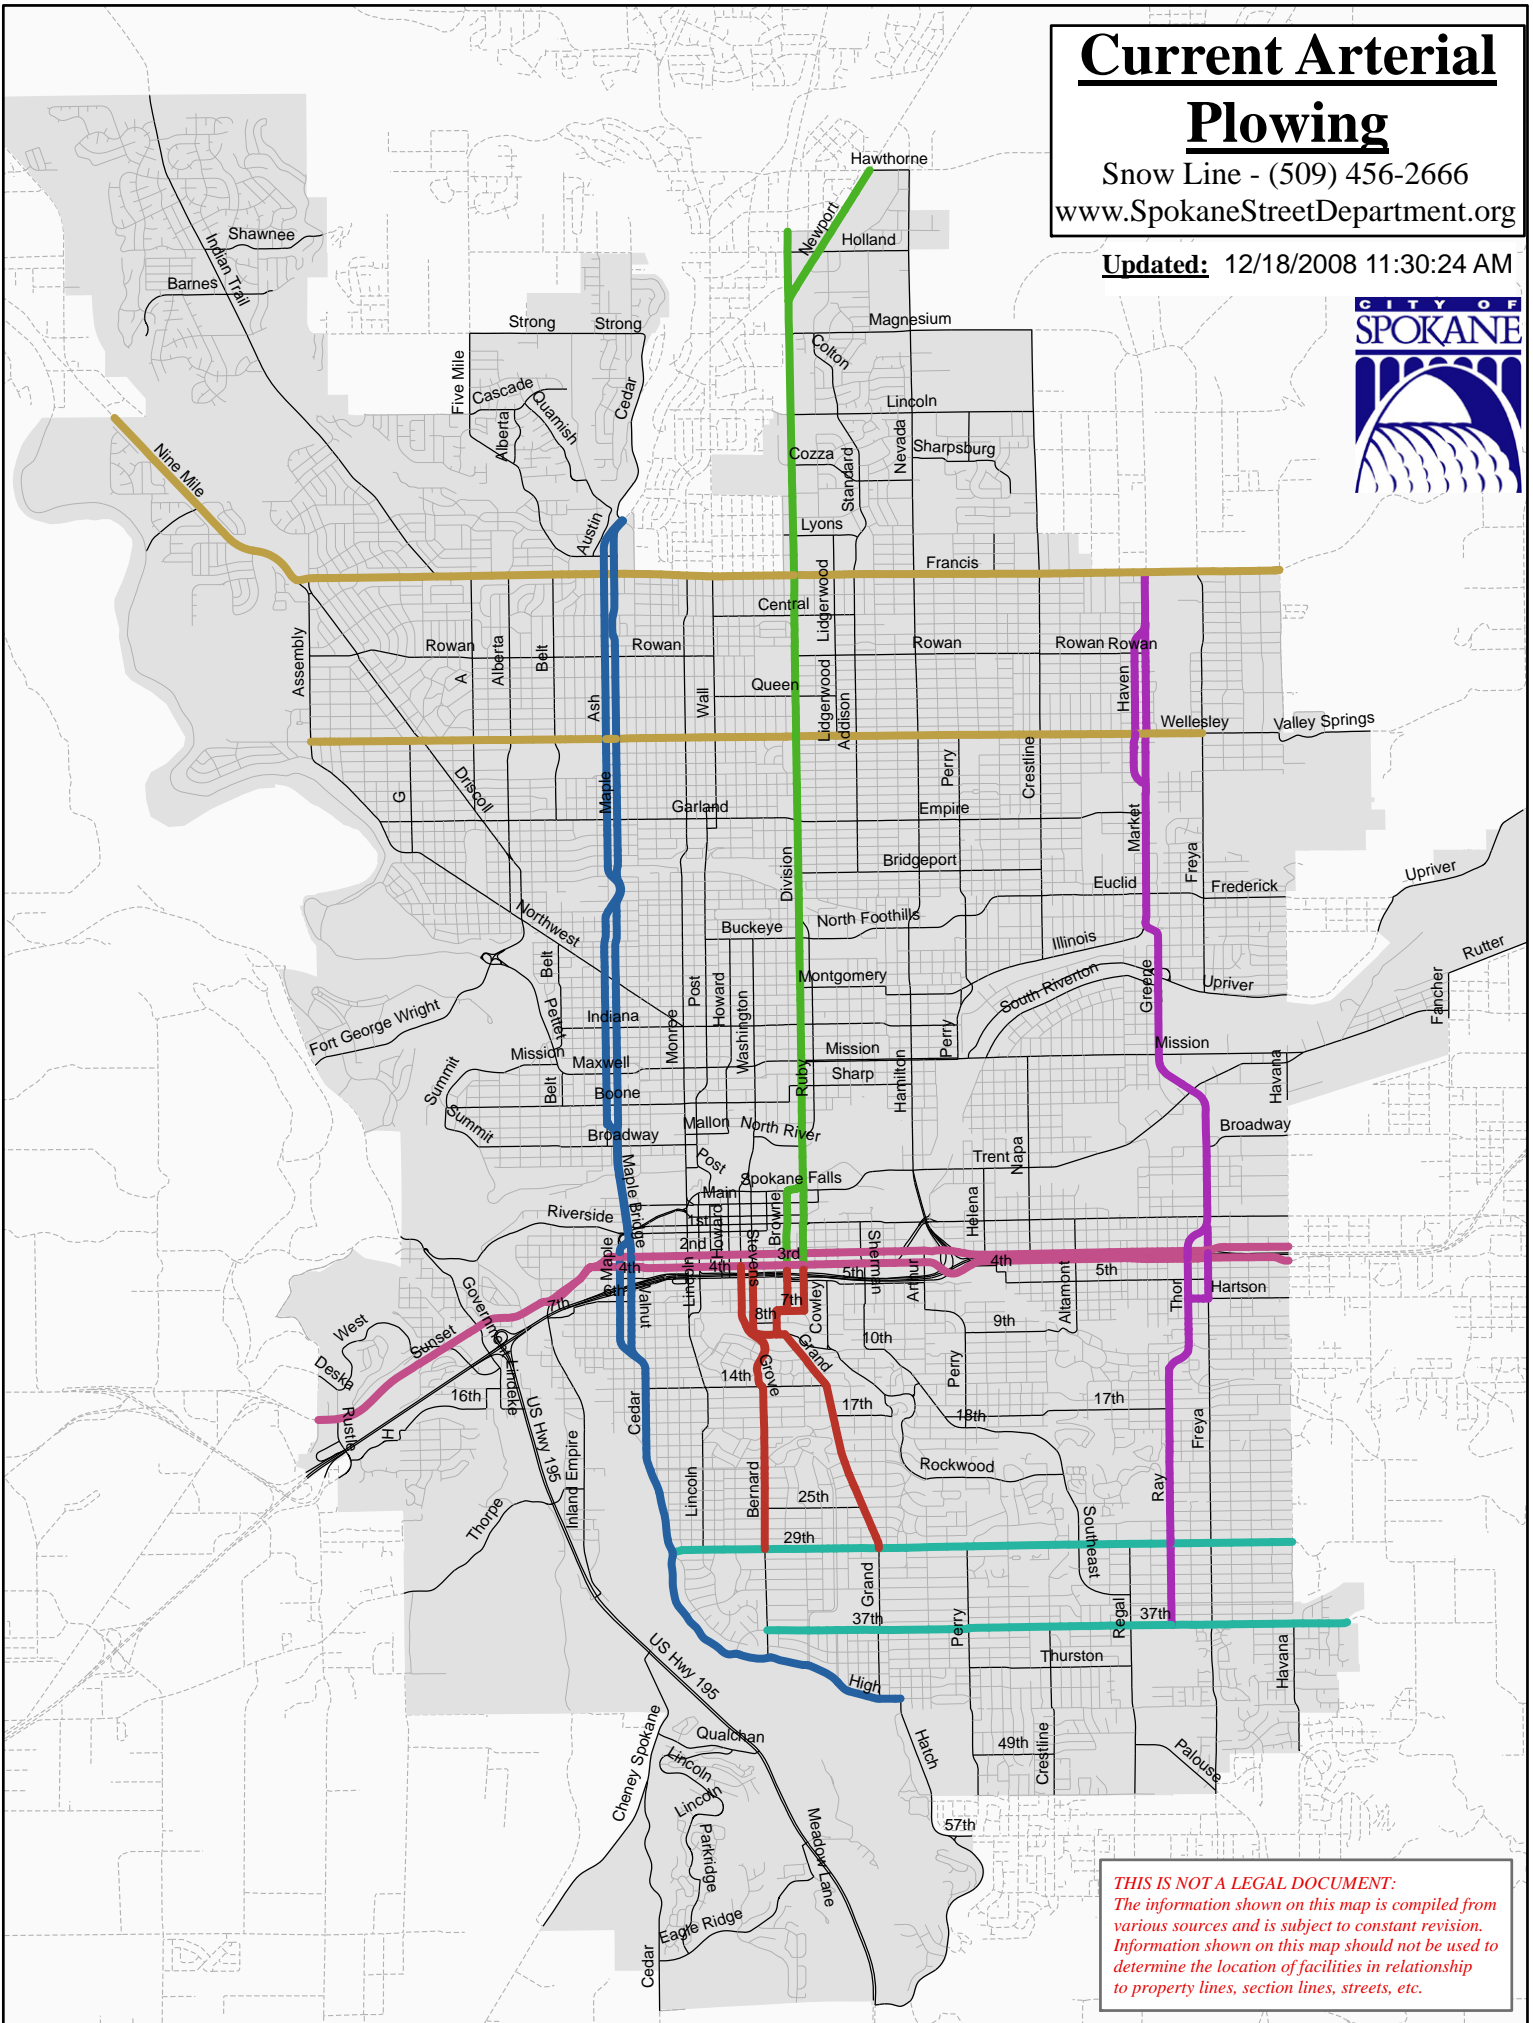

Current Arterial Plowing

Snow Line - (509) 456-2666
www.SpokaneStreetDepartment.org

Updated: 12/18/2008 11:30:24 AM

THIS IS NOT A LEGAL DOCUMENT:
The information shown on this map is compiled from various sources and is subject to constant revision. Information shown on this map should not be used to determine the location of facilities in relationship to property lines, section lines, streets, etc.