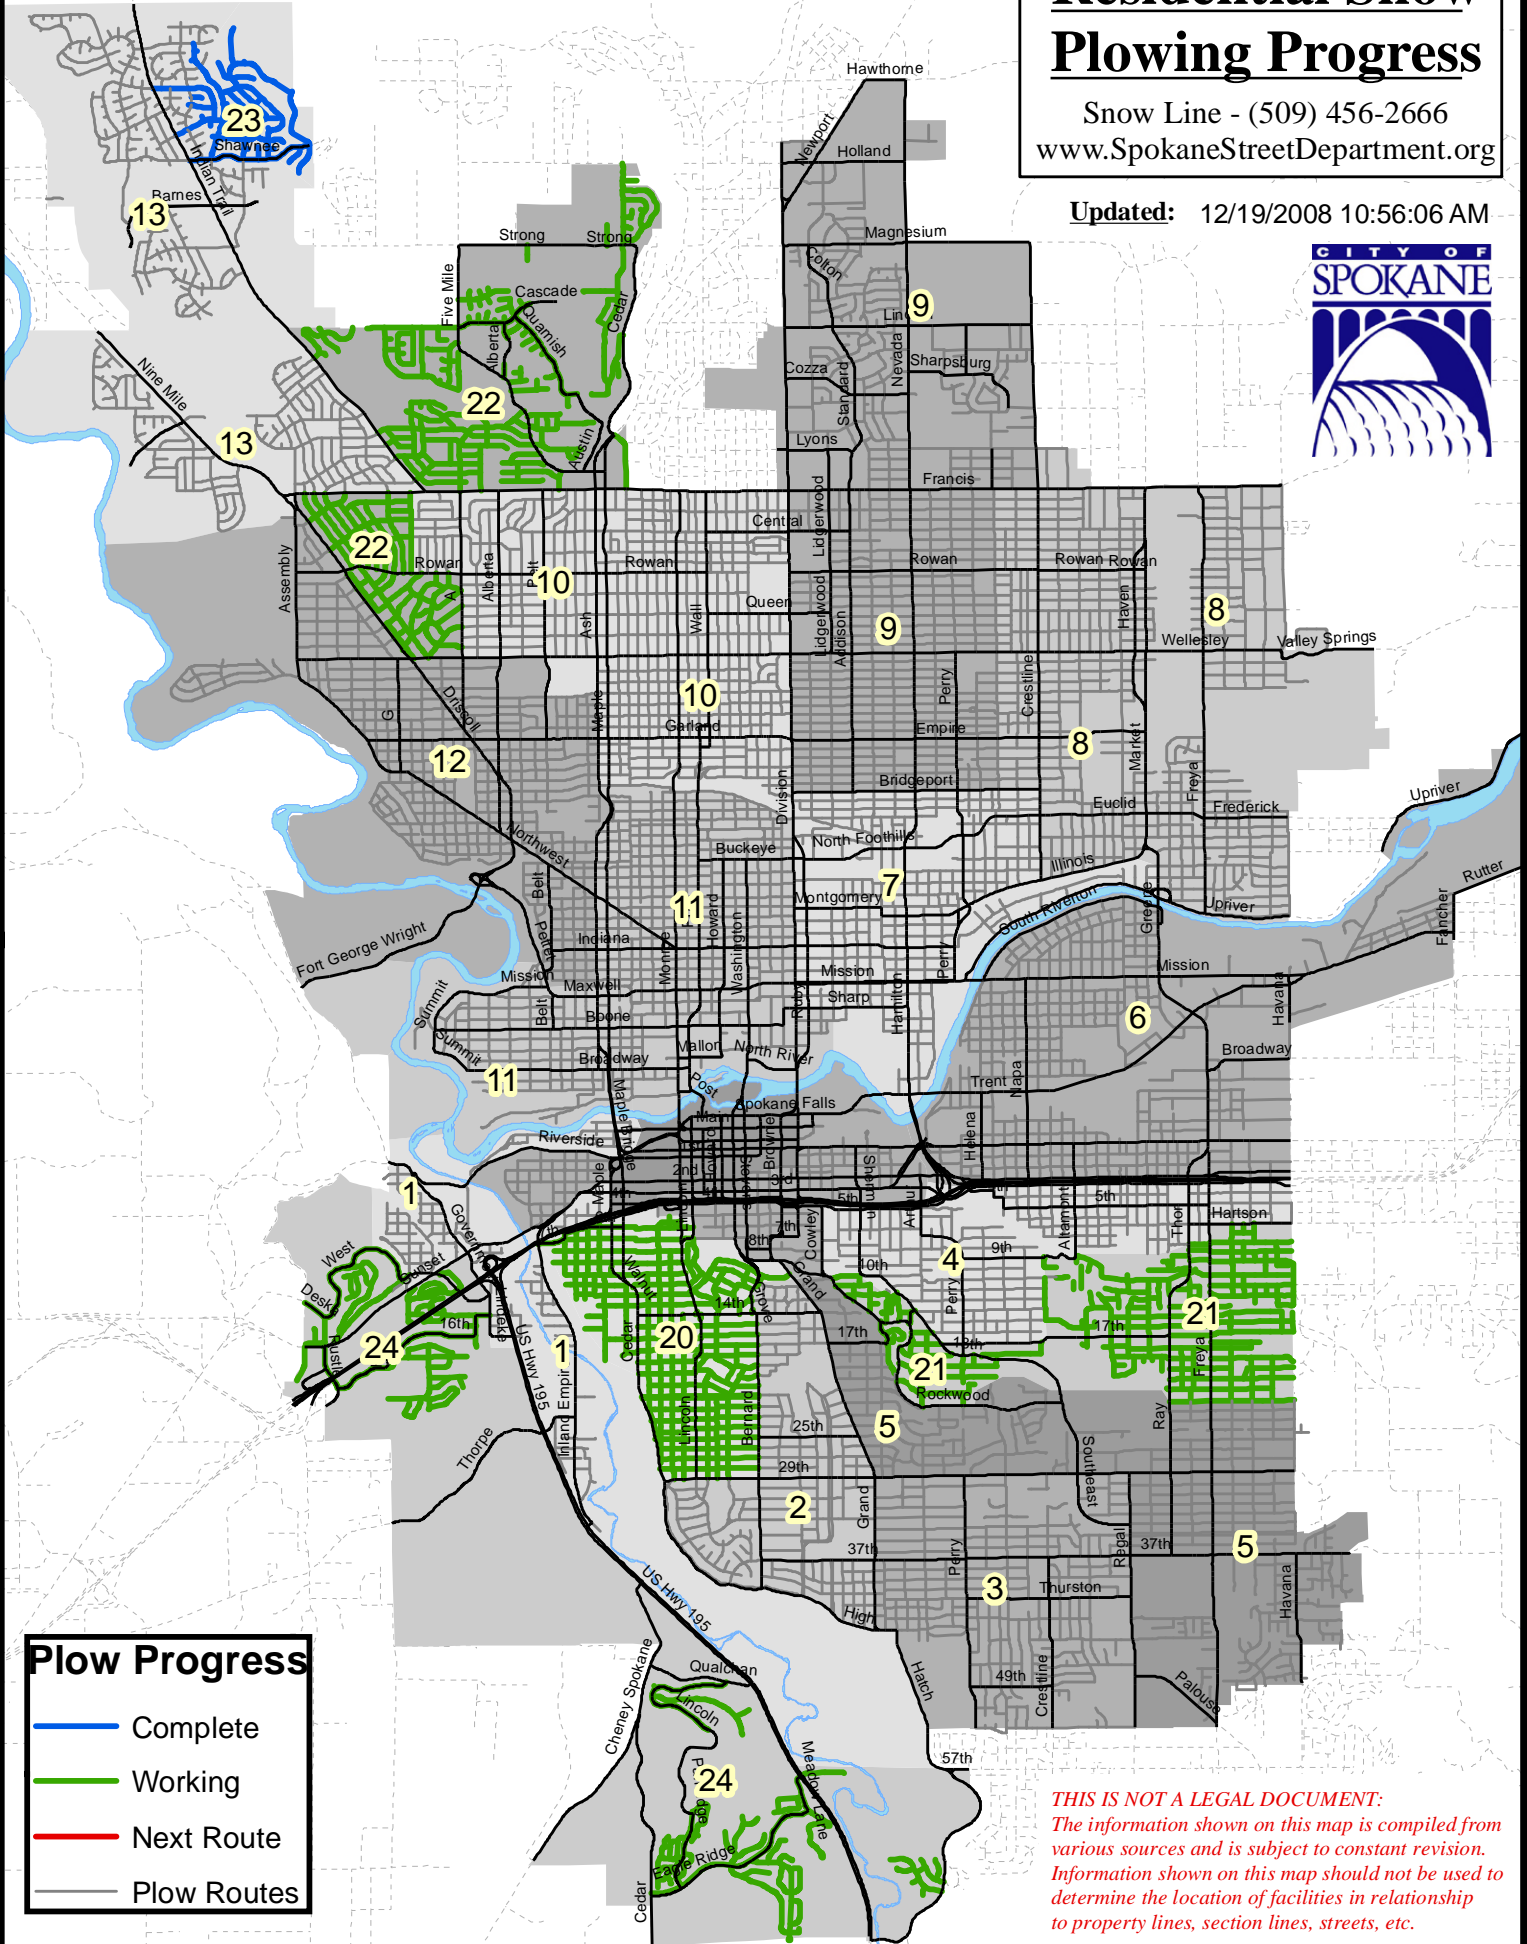

# Residential Snow Plowing Progress

Snow Line - (509) 456-2666  
[www.SpokaneStreetDepartment.org](http://www.SpokaneStreetDepartment.org)

Updated: 12/19/2008 10:56:06 AM

**Plow Progress**

- Complete
- Working
- Next Route
- Plow Routes

**THIS IS NOT A LEGAL DOCUMENT:**  
 The information shown on this map is compiled from various sources and is subject to constant revision. Information shown on this map should not be used to determine the location of facilities in relationship to property lines, section lines, streets, etc.