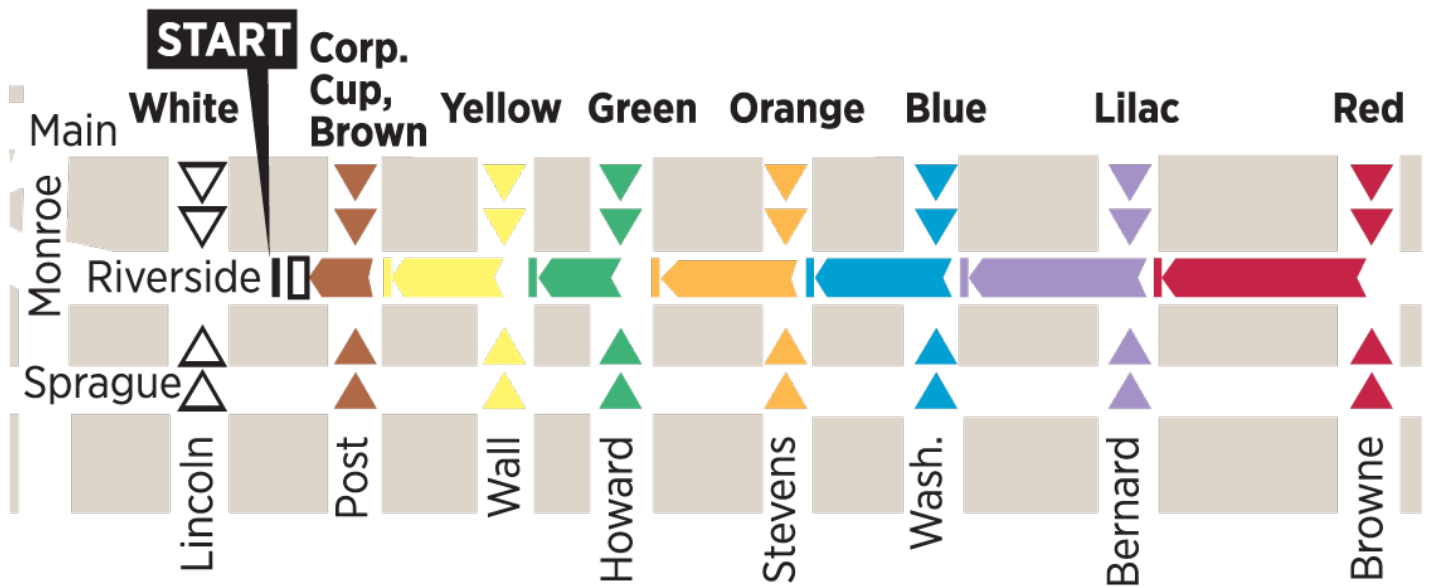

Bloomsday start

Enter starting areas as indicated by arrows. Colors match color of bib numbers. All strollers and noncompetitive assisted wheelchairs must start in the red group.

Start times

You should arrive 30 minutes* prior to the time listed to ensure entrance to your starting area.

ELITE WHEELCHAIR, ELITE WOMEN	ELITE MEN, CORP. CUP AND BROWN	YELLOW AND GREEN	ORANGE AND BLUE	LILAC	RED
8:40- 8:45 a.m.	9 - 9:05 a.m.	9:05- 9:15 a.m.	9:15- 9:45 a.m.	9:45- 10:05 a.m.	10:10 a.m.

NOTE: All times are approximate

*Red group should be in place by 9:55 a.m.

SOURCE: Lilac Bloomsday Association

MOLLY QUINN
mollyq@spokesman.com