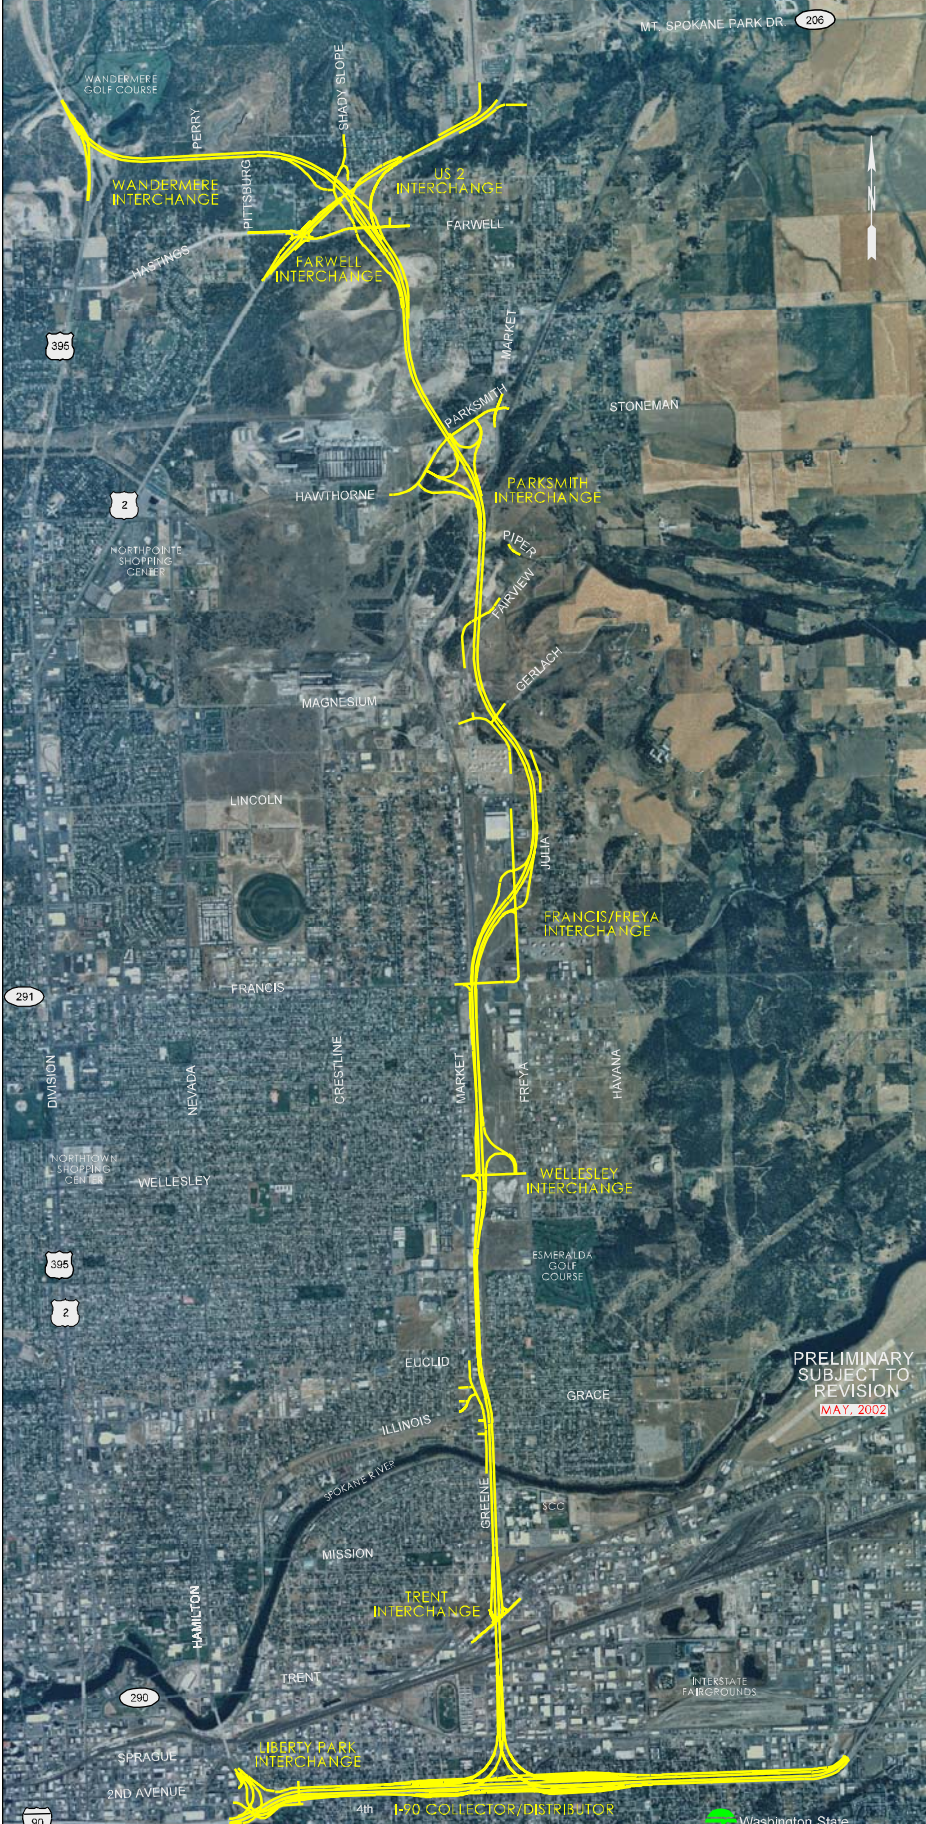

# US 395 NORTH SPOKANE CORRIDOR

60 MPH LIMITED ACCESS FACILITY

PRELIMINARY  
SUBJECT TO REVISION  
MAY, 2002