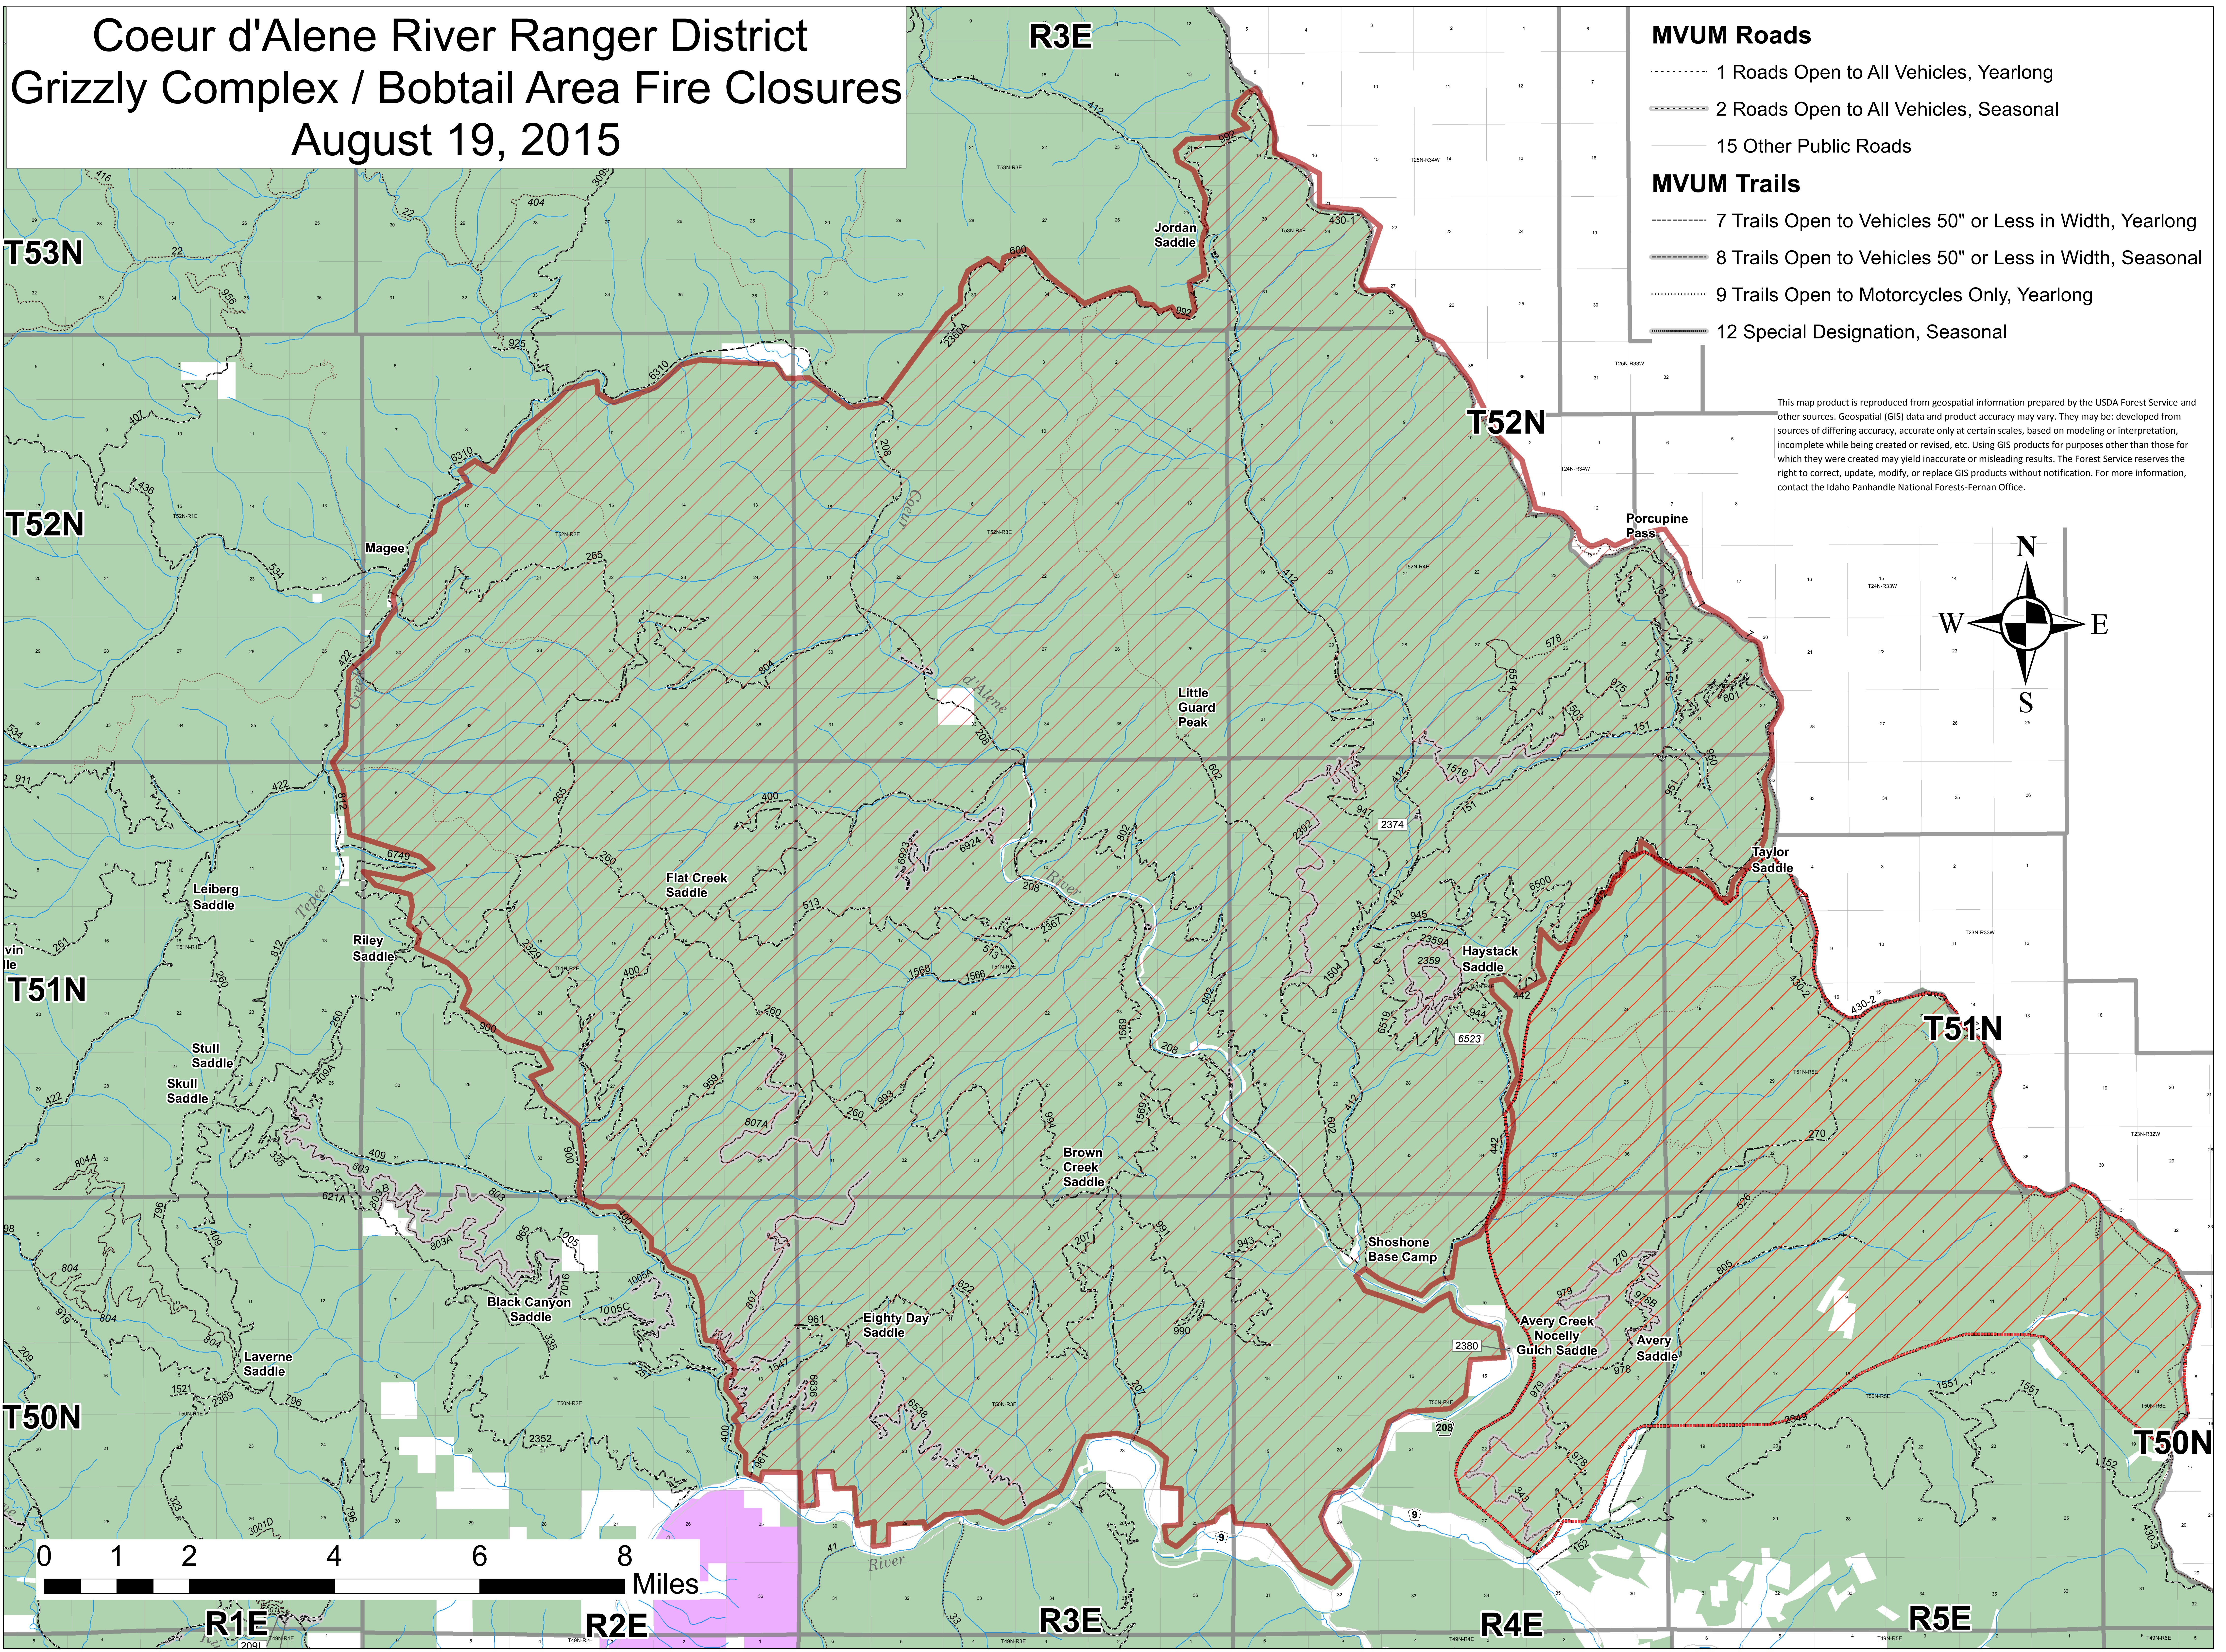

Coeur d'Alene River Ranger District Grizzly Complex / Bobtail Area Fire Closures August 19, 2015

- MVUM Roads**
- 1 Roads Open to All Vehicles, Yearlong
 - 2 Roads Open to All Vehicles, Seasonal
 - 15 Other Public Roads
- MVUM Trails**
- 7 Trails Open to Vehicles 50" or Less in Width, Yearlong
 - 8 Trails Open to Vehicles 50" or Less in Width, Seasonal
 - 9 Trails Open to Motorcycles Only, Yearlong
 - 12 Special Designation, Seasonal

This map product is reproduced from geospatial information prepared by the USDA Forest Service and other sources. Geospatial (GIS) data and product accuracy may vary. They may be developed from sources of differing accuracy, accurate only at certain scales, based on modeling or interpretation, incomplete while being created or revised, etc. Using GIS products for purposes other than those for which they were created may yield inaccurate or misleading results. The Forest Service reserves the right to correct, update, modify, or replace GIS products without notification. For more information, contact the Idaho Panhandle National Forests-Fernan Office.