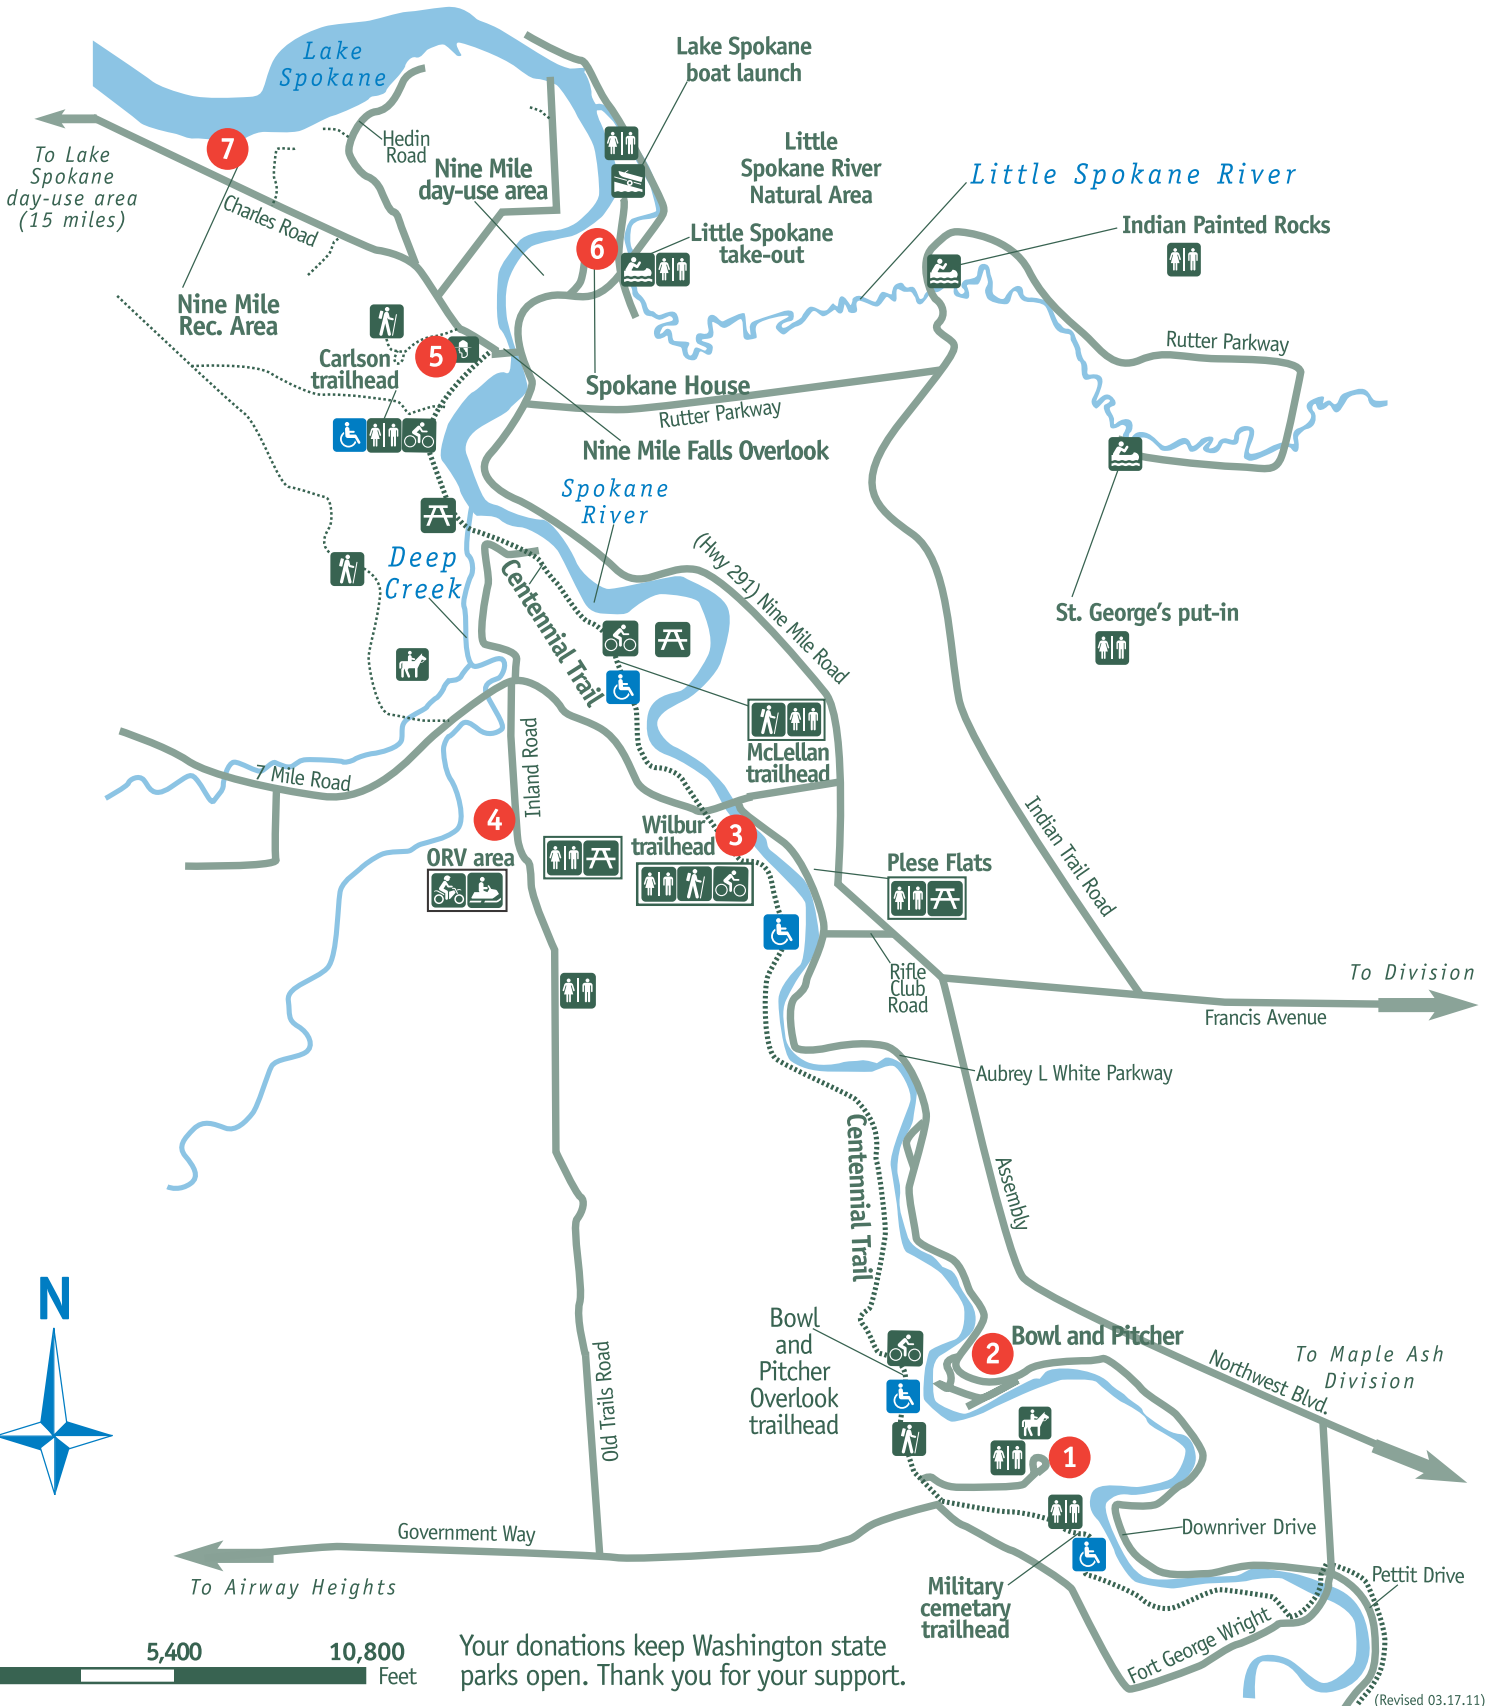

Riverside State Park

Your donations keep Washington state parks open. Thank you for your support.

(Revised 03.17.11)

EXPERIENCE RIVERSIDE STATE PARK

Your Recreation Destination

SUNDAY, MAY 15TH ▼ 9AM - 4PM

▼ EVENT GUIDE ▼

- 1** **EQUESTRIAN AREA** - Govt. Way to Aubrey L. White Pkwy (W of River)
 - Horse and Pony Rides • SCOPE Mounted Patrol • Equine Education
 - Leave No Trace Education • Proposed Park Renovation Plans
- 2** **BOWL & PITCHER** - 4427 N. Aubrey L. White Pkwy
 - Rub-a-Bug • Junior Ranger Program • Kids Leave No Trace Education
 - Orienteering Demonstration • Campground Tours
- 3** **MILITARY RUNWAY** - Wilbur Trailhead - Missoula Rd. & AL White Pkwy (W of River)
 - Fun Run • Guided Bike Rides • Guided Hiking Tours
- 4** **ORV PARK** - 9400 N. Inland Road
 - Free ATV Rides • Les Schwab Raffle • ATV Safety Education
 - ATV Education
- 5** **PARK HEADQUARTERS** - 9711 W. Charles Road
 - Pet Education and Awareness • Centennial Trail Education
 - Leave No Trace Education • SCOPE OFID
- 6** **SPOKANE HOUSE** - Hwy 291 13501 N. Nine Mile Road
 - Friends of the Spokane House - Guided Tours of the Encampment
 - Activities Throughout the Day
- 7** **NINE MILE RECREATION AREA** - 11226 W. Charles Road
 - Canoe and Kayak Rides • Water Corridor Leave No Trace Education
 - Water Safety Tips • Coast Guard Auxiliary Boat Safety Checks

Numbers Correspond to Locations on Park Map

Special Thanks to our Event Sponsors

Aslin-Finch · Canoe & Kayak Club · Central 4 Wheel Drive · Coast Guard Auxiliary
Custom Fab Shop · Fairwood Animal Hospital · Flow Adventures
Friends of the Spokane House · General Store · George Gee · High Mountain 4 Wheel Drive
Inland Empire Backcountry Horseman · Interstate Batteries · Leave No Trace
Les Schwab · Motion Auto Supply · REI · Ride The West · Riverside State Park
Round And Round Productions · SCOPE · Suncrest Auto Parts · Will Rogers Saddle Company