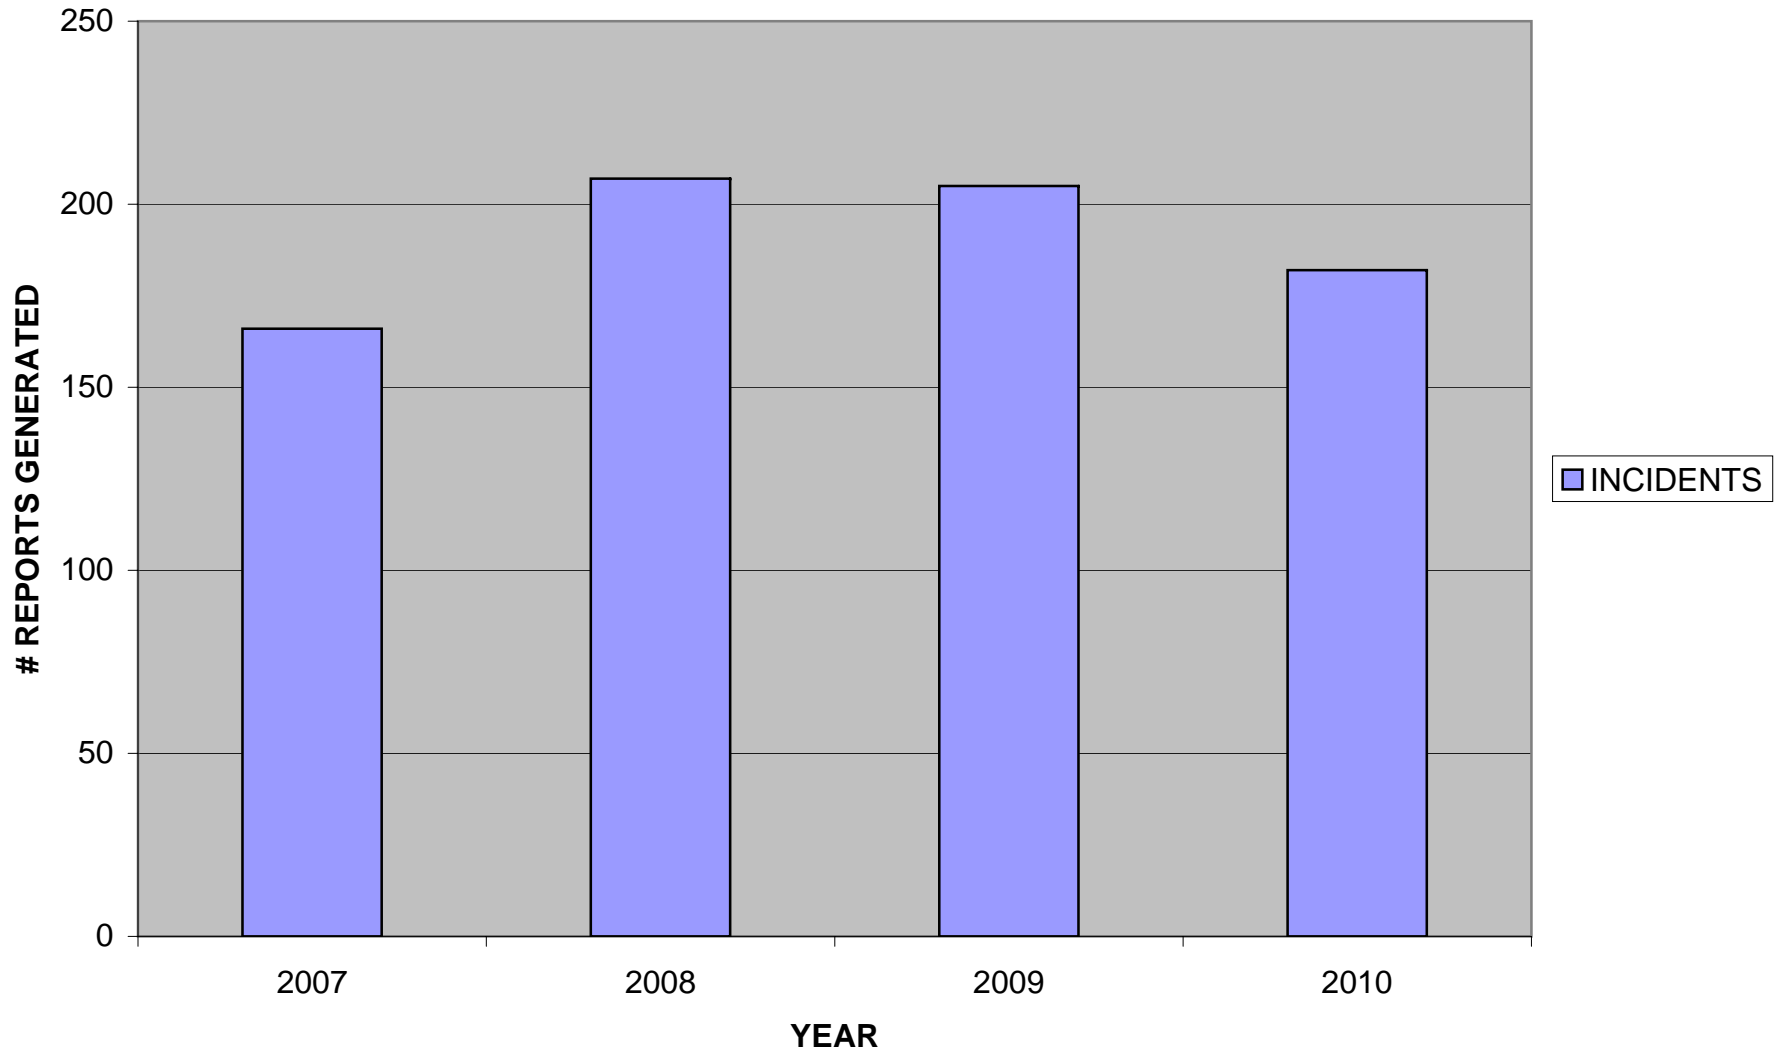

1600-1700 BLOCK OF WELLESLEY (2007-2010)

* All information is based off of reported incidents within the 1600-1700 Block of Wellesley*

All information is approximate

Not Official Numbers, refer to Uniform Crime Reports for official statistics.