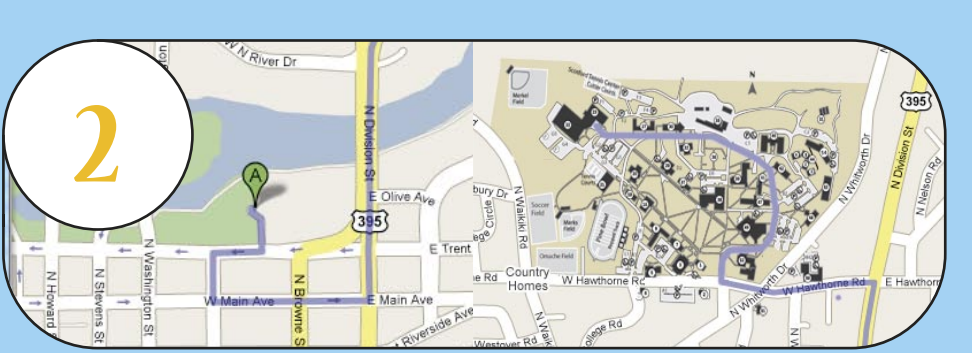

Hand Cycling

Encompassing W Spokane Falls Blvd,
N Bernard St, W Riverside Ave, N Post St,
W Main St, and N Wall St

Bowling

Lilac Lanes
1112 E Magnesium Rd

1. Turn right at W Spokane Falls Blvd 377 ft
2. Turn left at N Bernard St 374 ft
3. Turn left at W Main Ave 0.2 mi
4. Turn left at N Division St/US-395 5.4 mi
5. Turn right at E Magnesium Rd 0.8 mi

Trap Shooting

Spokane Gun Club
19615 E Sprague Ave

1. Turn right at W Spokane Falls Blvd 377 ft
2. Turn left at N Bernard St 374 ft
3. Turn left at W Main Ave 0.1 mi
4. Turn right at N Browne St/US-395 0.4 mi
5. Take the ramp on the left onto I-90 E 10.3mi
6. Take exit 291B for Sullivan Rd 0.5 mi
7. Turn right at N Sullivan Rd 0.7 mi
8. Turn left at E Sprague Ave 1.3 mi
9. Turn right to stay on E Sprague Ave 1.2 mi
10. Slight left at S Carlson Rd 0.1 mi

Swimming

Whitworth University Aquatic Center
300 W Hawthorne Rd

1. Turn right at W Spokane Falls Blvd 377 ft
2. Turn left at N Bernard St 374 ft
3. Turn left at W Main Ave 0.2 mi
4. Turn left at N Division St/US-395 6.4 mi
5. Turn left at W Hawthorne Rd 0.4 mi

1. Turn right at W Spokane Falls Blvd 377 ft
2. Turn left at N Bernard St 374 ft
3. Turn left at W Main Ave 0.2 mi
4. Turn left at N Division St/US-395 397 ft
5. Turn right at E Trent Ave/WA-290 2.6 mi
6. Turn left at N Freya Way 0.3 mi
7. Continue on N Greene St 0.9 mi
8. Slight right at N Market St 0.3 mi
9. Turn right at E Bridgeport Ave 0.4 mi
10. Turn left at N Freya St 331 ft
11. Turn right at E Courtland Ave 0.3 mi