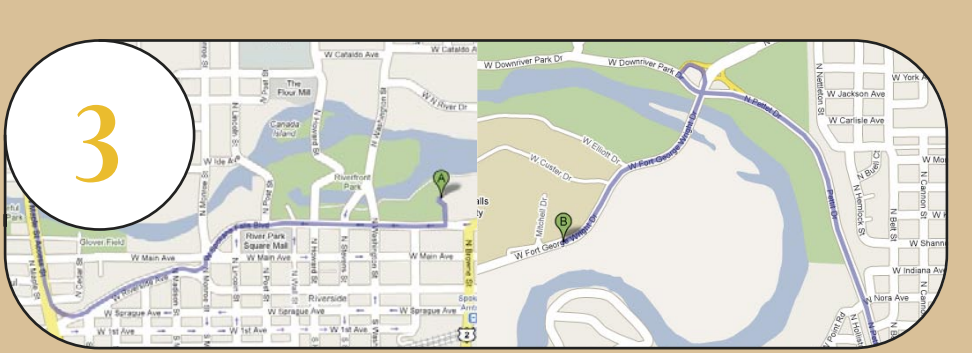

Swimming

Whitworth University Aquatic Center
300 W Hawthorne Rd

1. Turn right at W Spokane Falls Blvd 377 ft
2. Turn left at N Bernard St 374 ft
3. Turn left at W Main Ave 0.2 mi
4. Turn left at N Division St/US-395 6.4 mi
5. Turn left at W Hawthorne Rd 0.4 mi

Bowling

Northbowl
125 W Sinto Ave

1. Turn right at W Spokane Falls Blvd 0.2 mi
2. Turn right at N Washington St 331 ft
3. Turn right at W Sinto Ave 0.2 mi

Golfing

Esmeralda Golf Course
3933 E Courtland Ave

1. Turn right at W Spokane Falls Blvd 377 ft
2. Turn left at N Bernard St 374 ft
3. Turn left at W Main Ave 0.2 mi
4. Turn left at N Division St/US-395 397 ft
5. Turn right at E Trent Ave/WA-290 2.6 mi
6. Turn left at N Freya Way 0.3 mi
7. Continue on N Greene St 0.9 mi
8. Slight right at N Market St 0.3 mi
9. Turn right at E Bridgeport Ave 0.4 mi
10. Turn left at N Freya St 331 ft
11. Turn right at E Courtland Ave 0.3 mi

Archery • Field • Track • Kids' Day

Spokane Falls Community College
3410 Fort George Wright Dr

1. Turn right at W Spokane Falls Blvd 377 ft
2. Turn left at N Bernard St 0.2 mi
3. Turn right at W Sprague Ave 0.8 mi
4. Take the ramp onto N Maple St Access St 0.7 mi
5. Slight right at N Maple St 0.3 mi
6. Turn left at W Maxwell Ave 0.3 mi
7. Continue on N Pettet Dr 0.9 mi
8. Turn right to merge onto N T J Meenach Dr 0.1 mi
9. Continue on W Fort George Wright Dr 0.5 mi