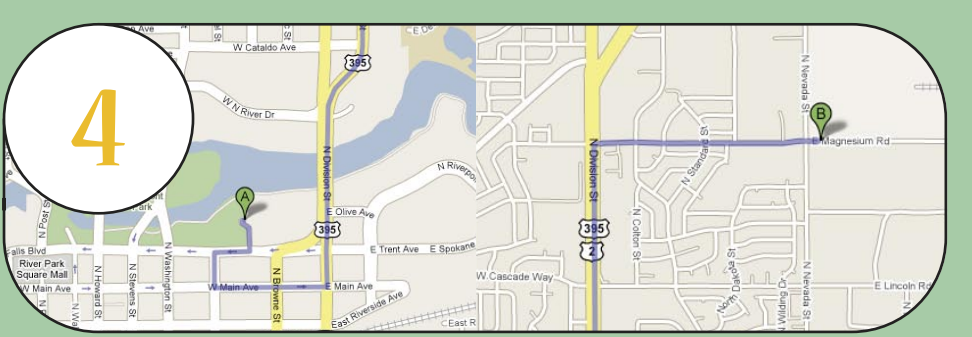

THURSDAY JULY 16				
6:00- 8:00	BREAKFAST		CONVENTION CTR.	BALLROOM 100ABC
8:00 AM	BOWLING	IV	LILAC LANES	SPOKANE
	BOWLING	V	NORTH BOWL	SPOKANE
	9 BALL	IA-B-C	CONVENTION CTR.	RIVERSIDE B1
	SLALOM	II-III	CONVENTION CTR.	RIVERSIDE C
9:00A-12:00N	GOLF CLINIC		ESMERALDA GOLF	SPOKANE
10:30-1:30	98145 451		98145 451	98145 451
1:00 PM	TT	IA-B-C	CONVENTION CTR.	RIVERSIDE D
	TRAP SHOOT	BY ASSIGNED TIMES	SPOKANE GUN CLUB	SPOKANE
	GOLF CLINIC		ESMERALDA GOLF	SPOKANE
3:00 PM	TRAP SHOOT	BY ASSIGNED TIMES	SPOKANE GUN CLUB	SPOKANE
	SUPER "G"	FINALS	CONVENTION CTR.	RIVERSIDE C
4:30-6:30 PM	DINNER		CONVENTION CTR.	BALLROOM 100ABC
7:00 PM	BASKETBALL	Game 9	CONVENTION CTR.	RIVERSIDE A
	POWER SOCCER	CONSOLATION	CONVENTION CTR.	RIVERSIDE A
8:30 PM	BASKETBALL	Game 10	CONVENTION CTR.	RIVERSIDE A
	QUAD RUGBY	GAME 3	CONVENTION CTR.	RIVERSIDE A

Hand Cycling

Encompassing W Spokane Falls Blvd,
N Bernard St, W Riverside Ave, N Post St,
W Main St, and N Wall St

Bowling

Lilac Lanes
1112 E Magnesium Rd

1. Turn right at W Spokane Falls Blvd 377 ft
2. Turn left at N Bernard St 374 ft
3. Turn left at W Main Ave 0.2 mi
4. Turn left at N Division St/US-395 5.4 mi
5. Turn right at E Magnesium Rd 0.8 mi

1. Turn right at W Spokane Falls Blvd 377 ft
2. Turn left at N Bernard St 374 ft
3. Turn left at W Main Ave 0.2 mi
4. Turn left at N Division St/US-395 397 ft
5. Turn right at E Trent Ave/WA-290 2.6 mi
6. Turn left at N Freya Way 0.3 mi
7. Continue on N Greene St 0.9 mi
8. Slight right at N Market St 0.3 mi
9. Turn right at E Bridgeport Ave 0.4 mi
10. Turn left at N Freya St 331 ft
11. Turn right at E Courtland Ave 0.3 mi