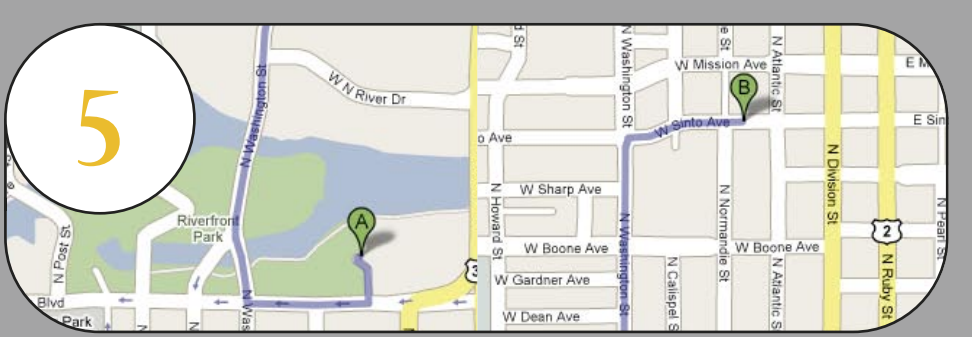

Hand Cycling

Encompassing W Spokane Falls Blvd,
N Bernard St, W Riverside Ave, N Post St,
W Main St, and N Wall St

Bowling

Lilac Lanes
1112 E Magnesium Rd

1. Turn right at W Spokane Falls Blvd 377 ft
2. Turn left at N Bernard St 374 ft
3. Turn left at W Main Ave 0.2 mi
4. Turn left at N Division St/US-395 5.4 mi
5. Turn right at E Magnesium Rd 0.8 mi

Trap Shooting

Spokane Gun Club
19615 E Sprague Ave

1. Turn right at W Spokane Falls Blvd 377 ft
2. Turn left at N Bernard St 374 ft
3. Turn left at W Main Ave 0.1 mi
4. Turn right at N Browne St/US-395 0.4 mi
5. Take the ramp on the left onto I-90 E 10.3mi
6. Take exit 291B for Sullivan Rd 0.5 mi
7. Turn right at N Sullivan Rd 0.7 mi
8. Turn left at E Sprague Ave 1.3 mi
9. Turn right to stay on E Sprague Ave 1.2 mi
10. Slight left at S Carlson Rd 0.1 mi

Swimming

Whitworth University Aquatic Center
300 W Hawthorne Rd

1. Turn right at W Spokane Falls Blvd 377 ft
2. Turn left at N Bernard St 374 ft
3. Turn left at W Main Ave 0.2 mi
4. Turn left at N Division St/US-395 6.4 mi
5. Turn left at W Hawthorne Rd 0.4 mi

Bowling

Northbowl
125 W Sinto Ave

1. Turn right at W Spokane Falls Blvd 0.2 mi
2. Turn right at N Washington St 331 ft
3. Turn right at W Sinto Ave 0.2 mi

Golfing

Esmeralda Golf Course
3933 E Courtland Ave