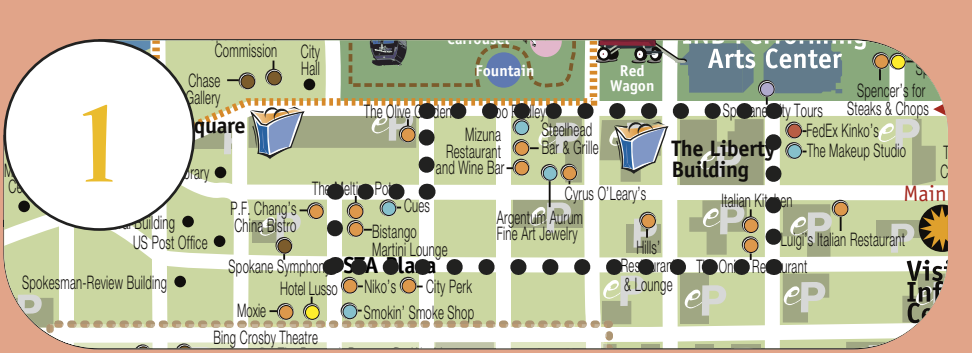

FRIDAY JULY 17				
6:00- 8:00	BREAKFAST		CONVENTION CTR.	BALLROOM 100ABC
8:00 AM	FIELD	IV	SPOKANE FALLS CC	SPOKANE
	TRACK	IA-B-C	SPOKANE FALLS CC	SPOKANE
9:00 AM	FIELD	V	SPOKANE FALLS CC	SPOKANE
	POWER 200		SPOKANE FALLS CC	SPOKANE
10:00 AM	POWER RELAY		SPOKANE FALLS CC	SPOKANE
	FIELD	III	SPOKANE FALLS CC	SPOKANE
	KIDS DAY		SPOKANE FALLS CC	SPOKANE
11:00 AM	FIELD	II	SPOKANE FALLS CC	SPOKANE
10:30-1:30	LUNCH		SPOKANE FALLS CC	SPOKANE
1:00 PM	FIELD	IA-B-C	SPOKANE FALLS CC	SPOKANE
	TRACK	II-V	SPOKANE FALLS CC	SPOKANE
4:30-6:30 PM	DINNER		CONVENTION CTR.	BALLROOM 100ABC
7:00 PM	BASKETBALL	CONSOLATION	CONVENTION CTR.	RIVERSIDE A
	QUAD RUGBY	CHAMPIONSHIP	CONVENTION CTR.	RIVERSIDE A
8:30 PM	BASKETBALL	CHAMPIONSHIP	CONVENTION CTR.	RIVERSIDE A
	POWER SOCCER	CHAMPIONSHIP	CONVENTION CTR.	RIVERSIDE A

SATURDAY JULY 18				
6:00- 8:00	BREAKFAST		CONVENTION CTR.	BALLROOM 100ABC
7:30 AM	HAND CYCLING		CITY	SPOKANE
8:00 AM	SOFTBALL	GAMES 1-2	SPOKANE FALLS CC	SPOKANE
	ARCHERY	ALL PLUS STANDING	SPOKANE FALLS CC	SPOKANE
9:00 AM	MOTOR RALLY		RIVER PARK	SPOKANE
9:30 AM	SOFTBALL	GAMES 3-4	SPOKANE FALLS CC	SPOKANE
11:00 AM	SOFTBALL	GAMES 5-6	SPOKANE FALLS CC	SPOKANE
10:30-1:30	LUNCH		TBD	TBD
12:30 PM	SOFTBALL	GAMES 7-8	SPOKANE FALLS CC	SPOKANE
02:00 PM	SOFTBALL	GAMES 9-10	SPOKANE FALLS CC	SPOKANE
3:30 PM	SOFTBALL	CHAMP-CONSOL GAME	SPOKANE FALLS CC	SPOKANE
7:00 PM	CLOSING BANQUET		CONVENTION CTR.	RIVERSIDE B-C