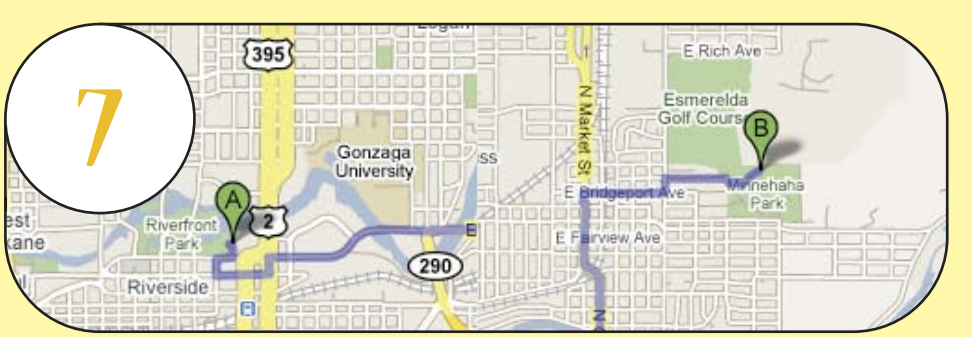

Trap Shooting

Spokane Gun Club
19615 E Sprague Ave

1. Turn right at W Spokane Falls Blvd 377 ft
2. Turn left at N Bernard St 374 ft
3. Turn left at W Main Ave 0.1 mi
4. Turn right at N Browne St/US-395 0.4 mi
5. Take the ramp on the left onto I-90 E 10.3mi
6. Take exit 291B for Sullivan Rd 0.5 mi
7. Turn right at N Sullivan Rd 0.7 mi
8. Turn left at E Sprague Ave 1.3 mi
9. Turn right to stay on E Sprague Ave 1.2 mi
10. Slight left at S Carlson Rd 0.1 mi

Swimming

Whitworth University Aquatic Center
300 W Hawthorne Rd

1. Turn right at W Spokane Falls Blvd 377 ft
2. Turn left at N Bernard St 374 ft
3. Turn left at W Main Ave 0.2 mi
4. Turn left at N Division St/US-395 6.4 mi
5. Turn left at W Hawthorne Rd 0.4 mi

Bowling

Northbowl
125 W Sinto Ave

1. Turn right at W Spokane Falls Blvd 0.2 mi
2. Turn right at N Washington St 331 ft
3. Turn right at W Sinto Ave 0.2 mi

Golfing

Esmeralda Golf Course
3933 E Courtland Ave

1. Turn right at W Spokane Falls Blvd 377 ft
2. Turn left at N Bernard St 374 ft
3. Turn left at W Main Ave 0.2 mi
4. Turn left at N Division St/US-395 397 ft
5. Turn right at E Trent Ave/WA-290 2.6 mi
6. Turn left at N Freya Way 0.3 mi
7. Continue on N Greene St 0.9 mi
8. Slight right at N Market St 0.3 mi
9. Turn right at E Bridgeport Ave 0.4 mi
10. Turn left at N Freya St 331 ft
11. Turn right at E Courtland Ave 0.3 mi