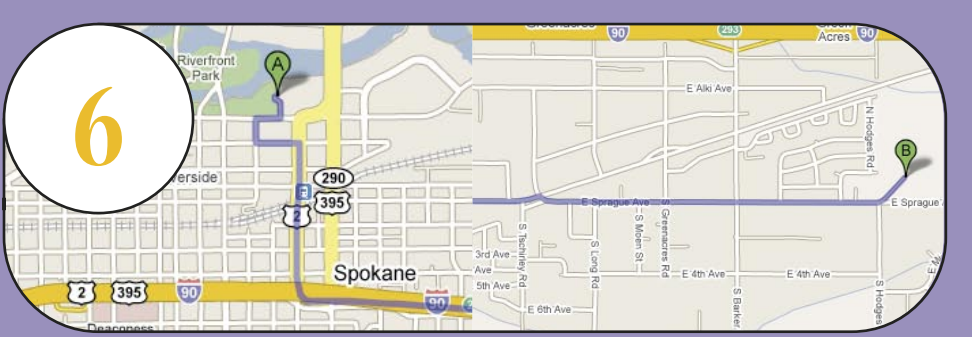

Hand Cycling

Encompassing W Spokane Falls Blvd,
N Bernard St, W Riverside Ave, N Post St,
W Main St, and N Wall St

Bowling

Lilac Lanes
1112 E Magnesium Rd

1. Turn right at W Spokane Falls Blvd 377 ft
2. Turn left at N Bernard St 374 ft
3. Turn left at W Main Ave 0.2 mi
4. Turn left at N Division St/US-395 5.4 mi
5. Turn right at E Magnesium Rd 0.8 mi

Trap Shooting

Spokane Gun Club
19615 E Sprague Ave

1. Turn right at W Spokane Falls Blvd 377 ft
2. Turn left at N Bernard St 374 ft
3. Turn left at W Main Ave 0.1 mi
4. Turn right at N Browne St/US-395 0.4 mi
5. Take the ramp on the left onto I-90 E 10.3mi
6. Take exit 291B for Sullivan Rd 0.5 mi
7. Turn right at N Sullivan Rd 0.7 mi
8. Turn left at E Sprague Ave 1.3 mi
9. Turn right to stay on E Sprague Ave 1.2 mi
10. Slight left at S Carlson Rd 0.1 mi

Swimming

Whitworth University Aquatic Center
300 W Hawthorne Rd

1. Turn right at W Spokane Falls Blvd 377 ft
2. Turn left at N Bernard St 374 ft
3. Turn left at W Main Ave 0.2 mi
4. Turn left at N Division St/US-395 6.4 mi
5. Turn left at W Hawthorne Rd 0.4 mi

1. Turn right at W Spokane Falls Blvd 377 ft
2. Turn left at N Bernard St 374 ft
3. Turn left at W Main Ave 0.2 mi
4. Turn left at N Division St/US-395 397 ft
5. Turn right at E Trent Ave/WA-290 2.6 mi
6. Turn left at N Freya Way 0.3 mi
7. Continue on N Greene St 0.9 mi
8. Slight right at N Market St 0.3 mi
9. Turn right at E Bridgeport Ave 0.4 mi
10. Turn left at N Freya St 331 ft
11. Turn right at E Courtland Ave 0.3 mi