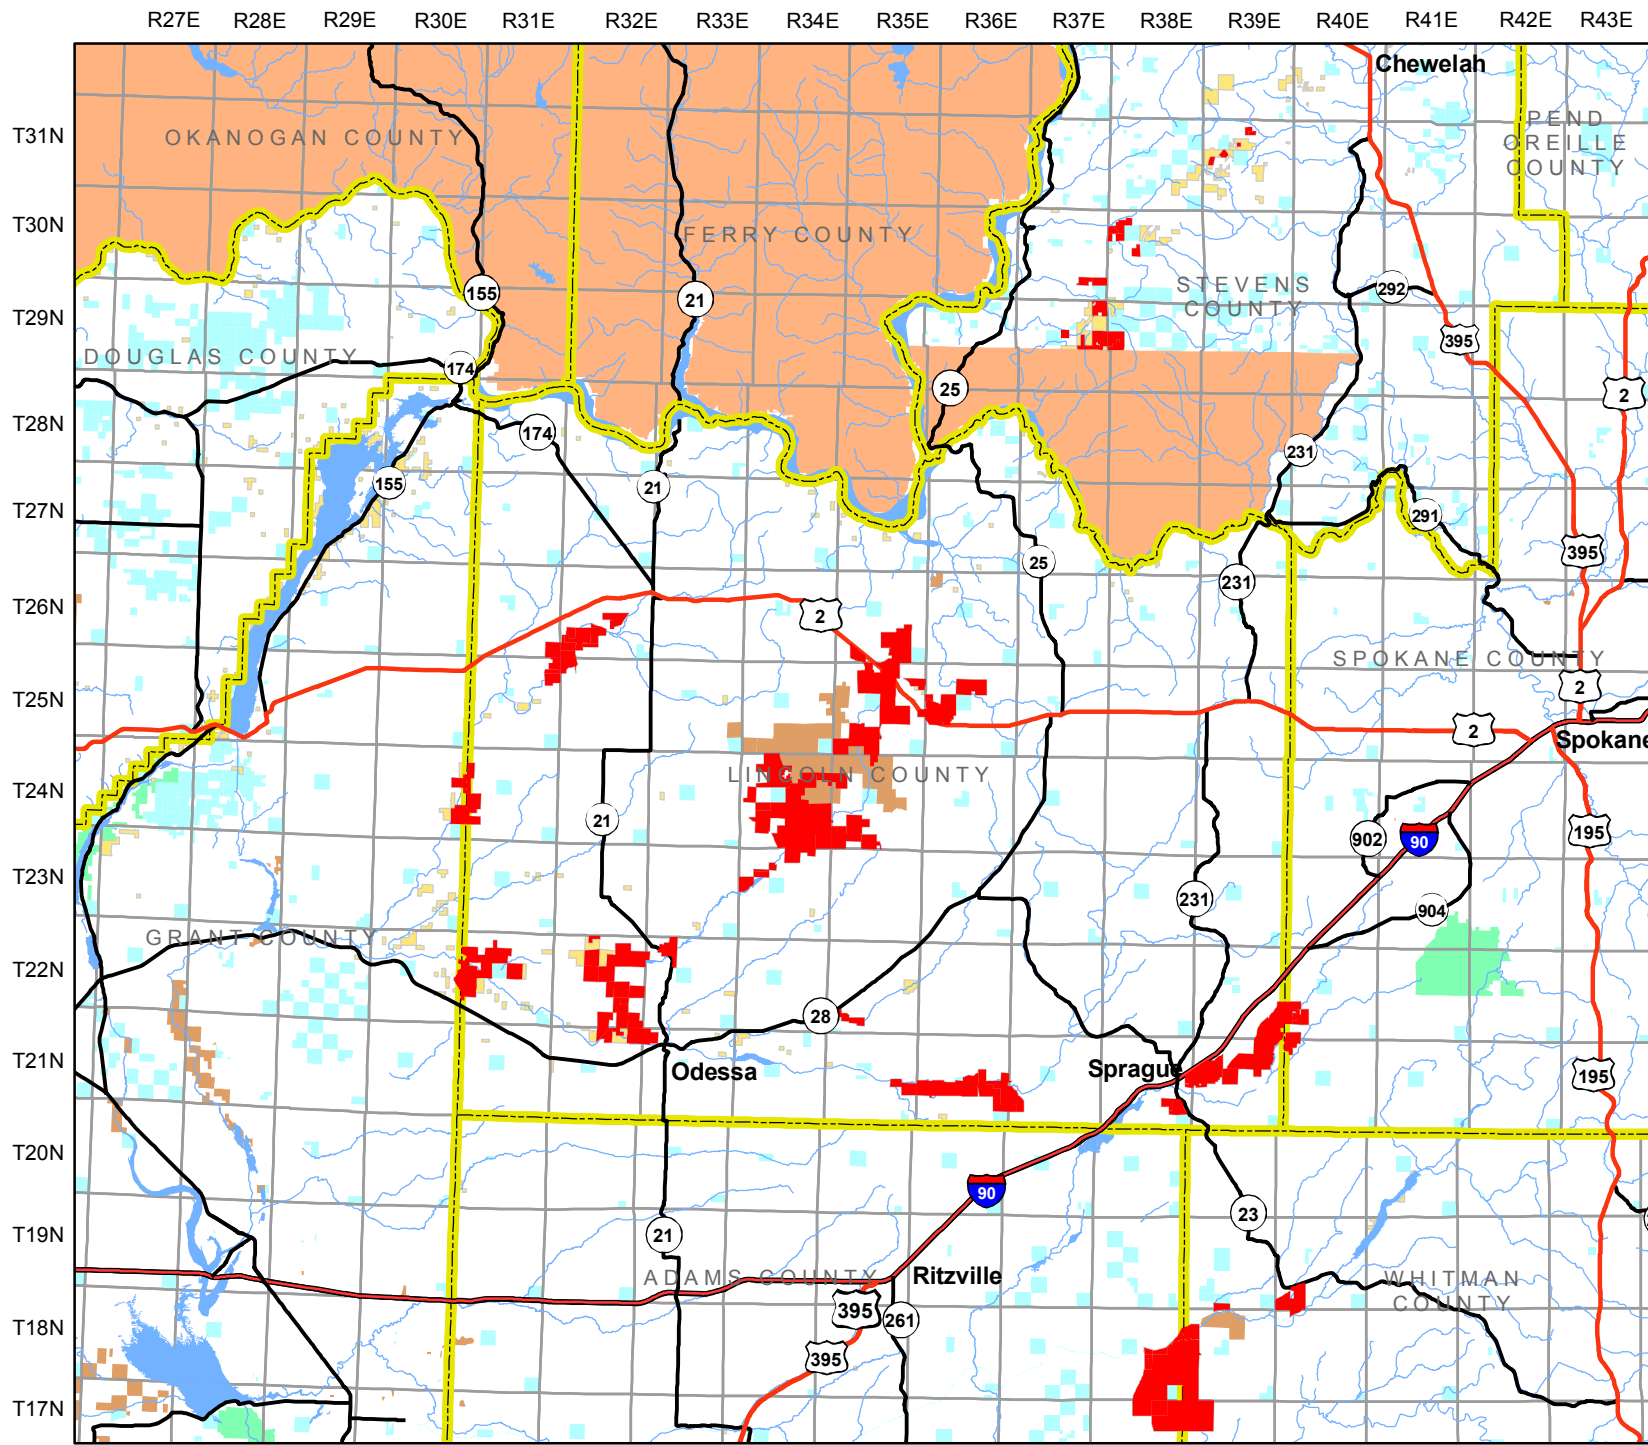

BLM-Spokane District Acquisitions Since 1984

Columbia Basin and Huckleberry Mtns.

- Overview Map -

Legend

- Acquired Parcels
- Interstate Highway
- US Highway
- State Highway
- County Lines
- Indian Reservation
- U.S. Fish & Wildlife
- WA Dept. of F & W
- BLM Lands
- DNR Lands

Overview Area

Washington

December 2008